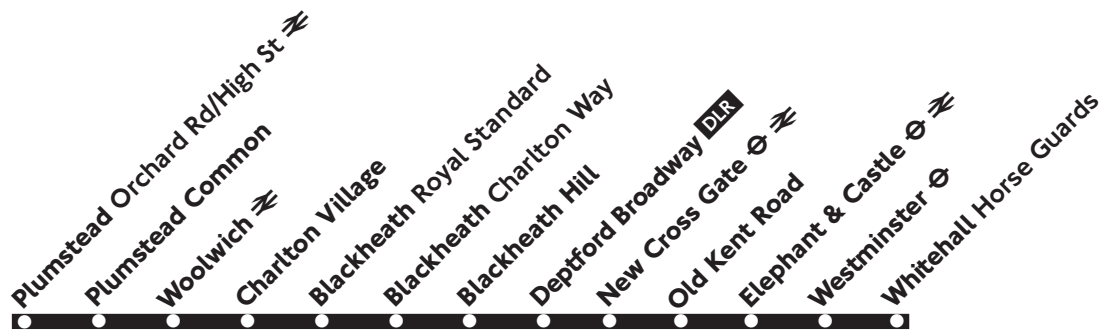

Operated by Stagecoach for London Buses 15.1.05 T59580

53

Plumstead - Woolwich - Whitehall

Monday - Friday

Plumstead Orchard Road ⇌	0016	0356	0407		0459	0824	0933	1907	1917
Plumstead Common The Ship	0019	Then	0359	0410	Then	0502	Then	0829	Then
Woolwich Arsenal Station ⇌	0024	every	0404	0416	about	0508	about	0843	about
Blackheath Royal Standard	0031	20	0411	0426	every	0518	every	0858	every
Deptford Broadway	0038	minutes	0418	0434	10	0526	5-8	0913	7-10
New Cross Gate Bus Garage ⇌	0041	until	0421	0440	minutes	0532	minutes	0922	minutes
Elephant & Castle New Kent Road ⇌	0055		0435	0454	until	0546	until	0941	until
Whitehall Horse Guards	0104		0444	0509		0601		1001	
Plumstead Orchard Road ⇌	1927		2007		2356				
Plumstead Common The Ship	1931	Then	2011	Then	2359				
Woolwich Arsenal Station ⇌	1939	about	2018	about	0004				
Blackheath Royal Standard	1951	every	2029	every	0011				
Deptford Broadway	2000	10	2037	12	0018				
New Cross Gate Bus Garage ⇌	2005	minutes	2042	minutes	0021				
Elephant & Castle New Kent Road ⇌	2020	until	2056	until	0035				
Whitehall Horse Guards	2032		2108		0044				