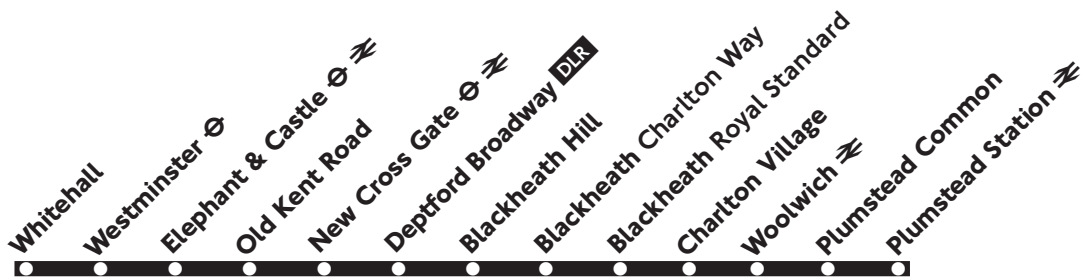

53

Whitehall - Woolwich - Plumstead

Monday - Friday

Whitehall Trafalgar Square	0008	0020	0032	0044	0108		0508		0608		2054		2132	2144
Elephant & Castle New Kent Road	0020	0032	0044	0056	0116	Then	0516	Then	0617	Then	2106	Then	2144	2156
New Cross Gate Bus Garage	0036	0048	0100	0112	0129	every	0529	about	0631	about	2122	about	2200	2212
Deptford Broadway	0041	0053	0105	0117	0133	20	0533	every	0636	every	2127	every	2205	2217
Blackheath Royal Standard	0050	0102	0114	0126	0140	minutes	0540	10	0643	7-8	2136	10	2214	2226
Woolwich Arsenal Station	0059	0111	0123	0135	0147	until	0547	minutes	0652	minutes	2145	minutes	2223	2235
Plumstead Common The Ship	0106	0118	0130	0142	0152		0552	until	0659	until	2152	until	2230	2242
Plumstead Station	0109	0121	0133	0145	0155		0555		0702		2155		2235	2247
Whitehall Trafalgar Square	2156			2356										
Elephant & Castle New Kent Road	2208	Then		0008										
New Cross Gate Bus Garage	2224	about		0024										
Deptford Broadway	2229	every		0029										
Blackheath Royal Standard	2238	12		0038										
Woolwich Arsenal Station	2247	minutes		0047										
Plumstead Common The Ship	2254	until		0054										
Plumstead Station	2259			0057										

Saturday (also Good Friday)

Whitehall Trafalgar Square	0008	0020	0132	0044	0108		0508	0518	0538	0558	0618		0827	2120
Elephant & Castle New Kent Road	0020	0032	0144	0056	0116	Then	0516	0527	0547	0607	0627	Then	0838	Then
New Cross Gate Bus Garage	0036	0048	0100	0112	0129	every	0529	0541	0601	0621	0641	about	0852	about
Deptford Broadway	0041	0053	0105	0117	0133	20	0533	0546	0606	0626	0646	every	0857	every
Blackheath Royal Standard	0050	0102	0114	0126	0140	minutes	0540	0553	0613	0633	0653	10	0908	7-8
Woolwich Arsenal Station	0059	0111	0123	0135	0147	until	0547	0602	0622	0642	0702	minutes	0919	minutes
Plumstead Common The Ship	0106	0118	0130	0142	0152		0552	0609	0629	0649	0709	until	0927	until
Plumstead Station	0109	0121	0133	0145	0155		0555	0612	0632	0652	0712		0930	2221
Whitehall Trafalgar Square	2132			2356										
Elephant & Castle New Kent Road	2144	Then		0008										
New Cross Gate Bus Garage	2200	about		0024										
Deptford Broadway	2205	every		0029										
Blackheath Royal Standard	2214	12		0038										
Woolwich Arsenal Station	2223	minutes		0047										
Plumstead Common The Ship	2230	until		0054										
Plumstead Station	2233			0057										

Sunday and other Public Holidays